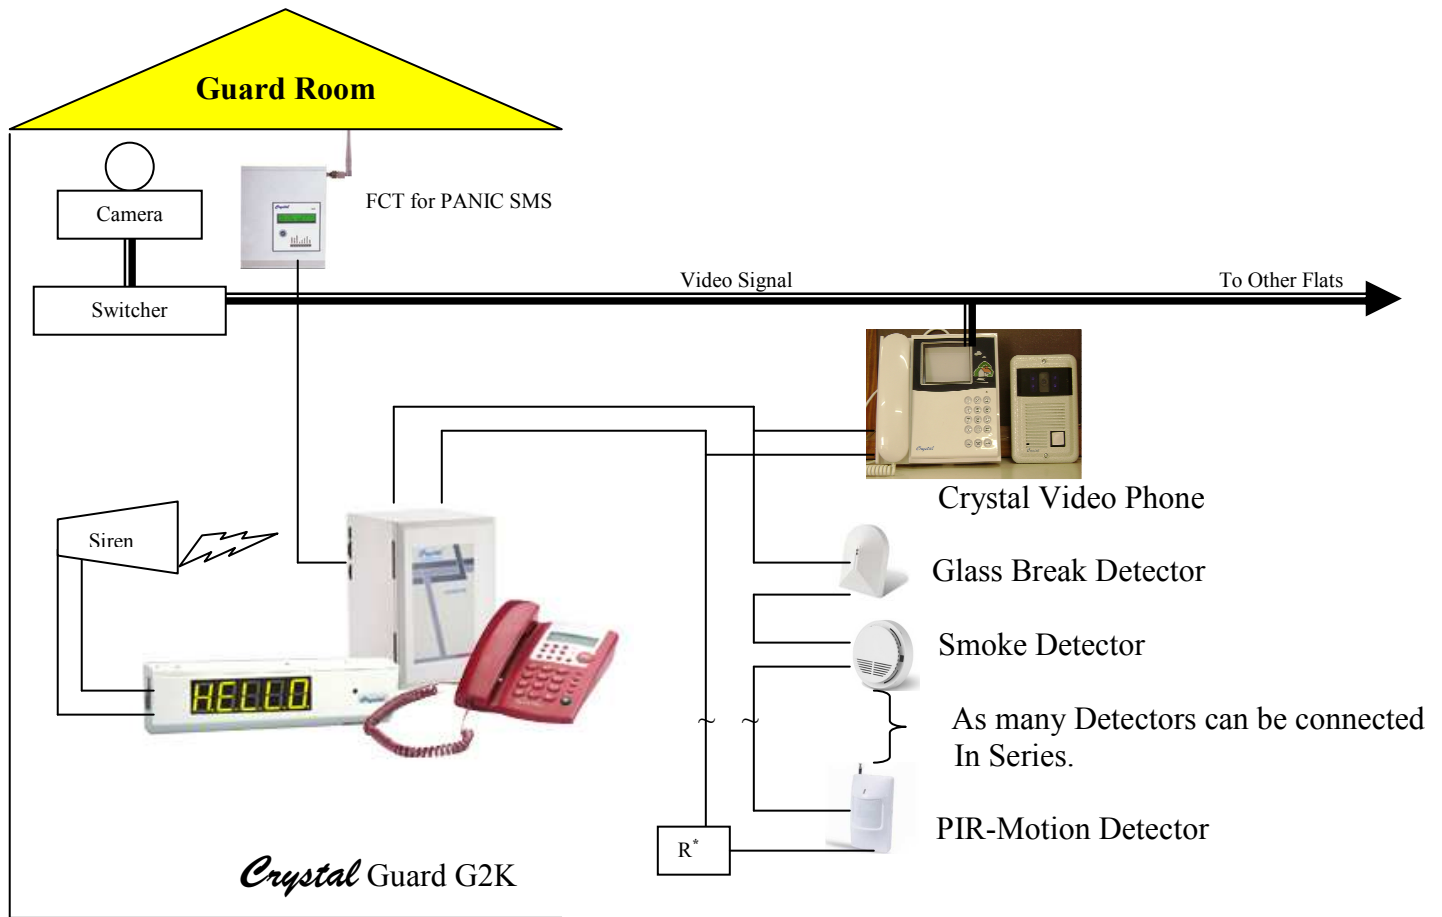

Crystal Guard G2K is a TOTAL SECURITY SOLUTION
(Video Phone, Alarm Panel & advanced Society intercom features)

R* is a 12K resistor

Video Features:

- View visitor at the lobby on your video phone.
- Crystal VDP works as a telephone, video unit with lobby camera input plus additional door phone with camera input & door lock operation.

Alarm Features:

- No Extra Pair Of Cable Required. Detectors Fit on the same intercom telephone cable pair.
- As many detectors can be connected in series.

In case of Panic :

- Watchman FND will display **Panic Flat No.**
- **Loud Siren** connected at the watchman's room will be activated.
- **SMS** will be send to preprogrammed mobile numbers. One SMS to the flat owner's mobile number and second SMS to the common chairman's mobile number.
- **Automatic Miss Calls Alert** to the above mobile numbers.